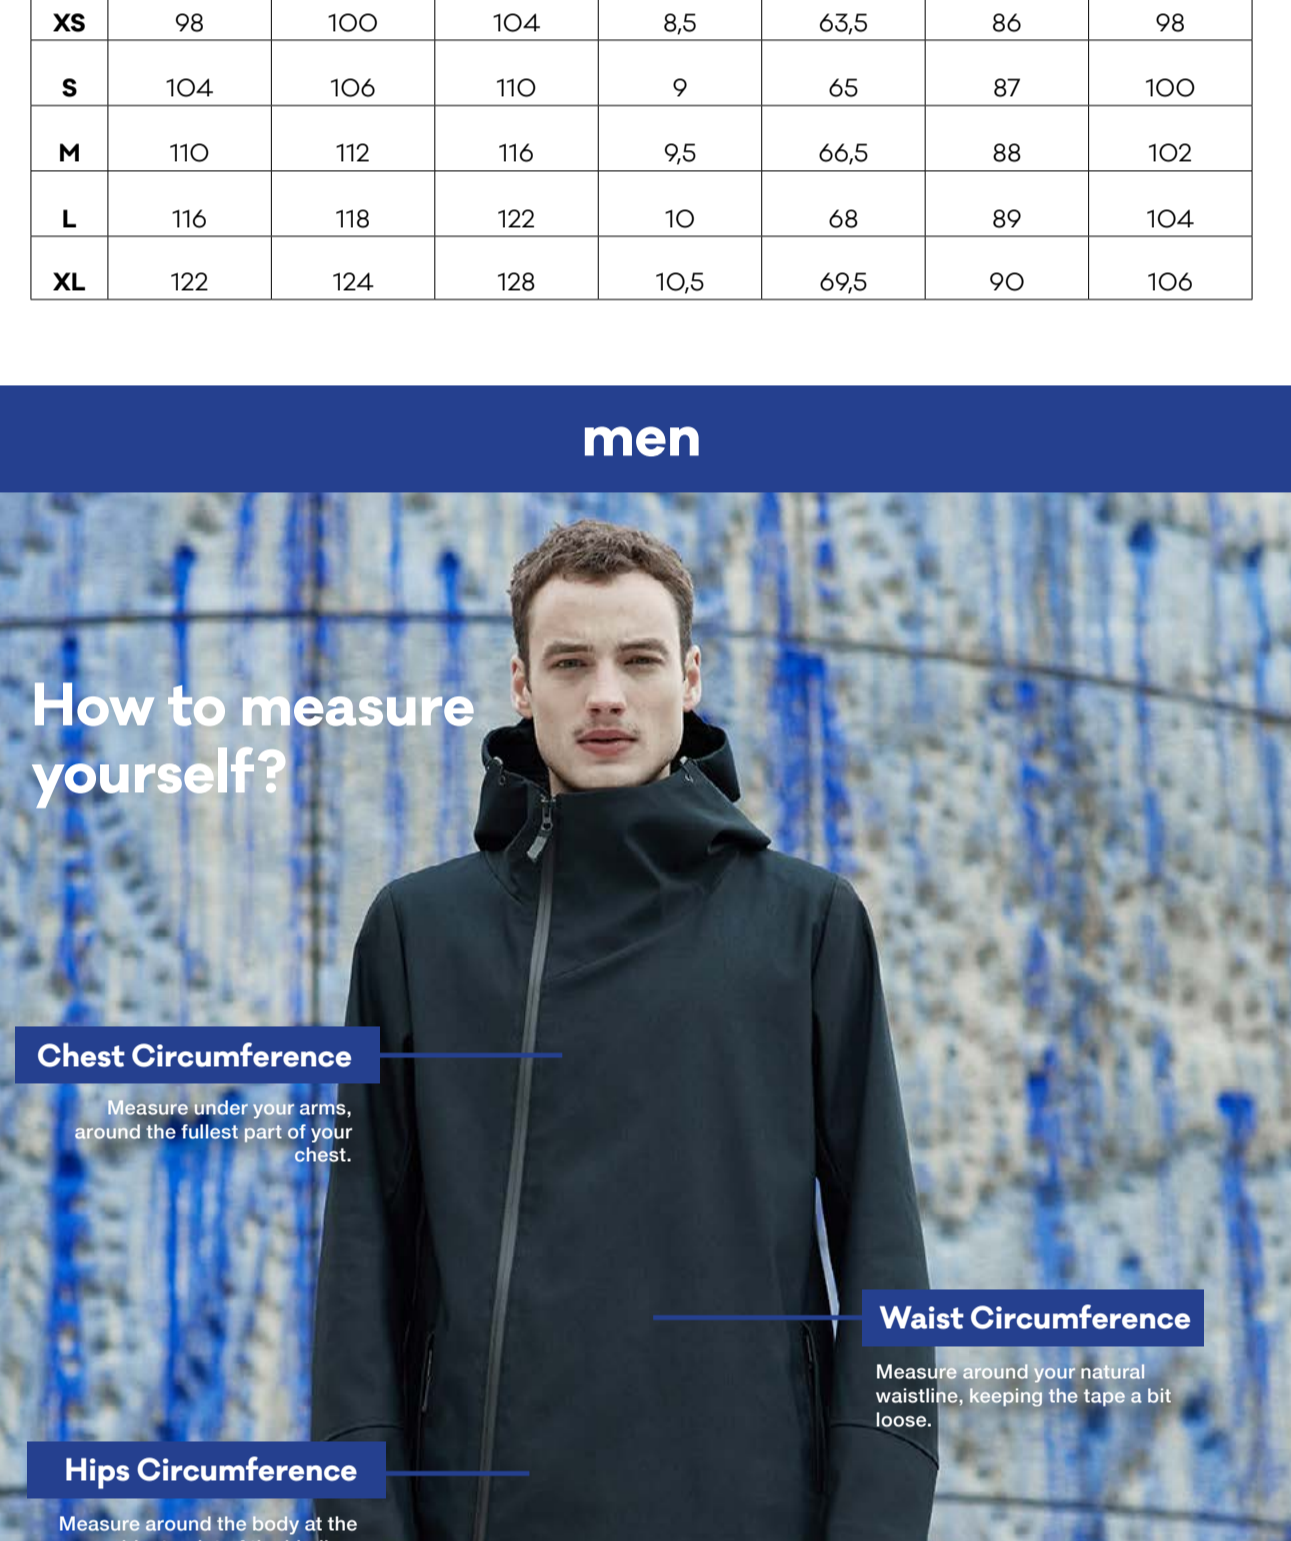

Measures: Nanomembrane Raincoat

MEASURES IN CM: NANOMEMBRANE® RAINCOAT

	CHEST CIRCUM.	WAIST CIRCUM.	HIPS CIRCUM.	SHOULDER WIDTH	LENGTH OF THE SLEEVE	LENGTH OF FRONT PART	LENGTH OF BACK PART
XS	98	100	104	8,5	63,5	86	98
S	104	106	110	9	65	87	100
M	110	112	116	9,5	66,5	88	102
L	116	118	122	10	68	89	104
XL	122	124	128	10,5	69,5	90	106

men

How to measure yourself?

Chest Circumference

Measure under your arms, around the fullest part of your chest.

Waist Circumference

Measure around your natural waistline, keeping the tape a bit loose.

Hips Circumference

Measure around the body at the widest point of the hip line.

Nohy

Measure yourself according to our instructions. (measures cm)

	CHEST CIRCUM.	WAIST CIRCUM.	HIPS CIRCUM.
S	93	82	94-96
M	100	88	102-104
L	106	96	110-112
XL	112	106	114-116