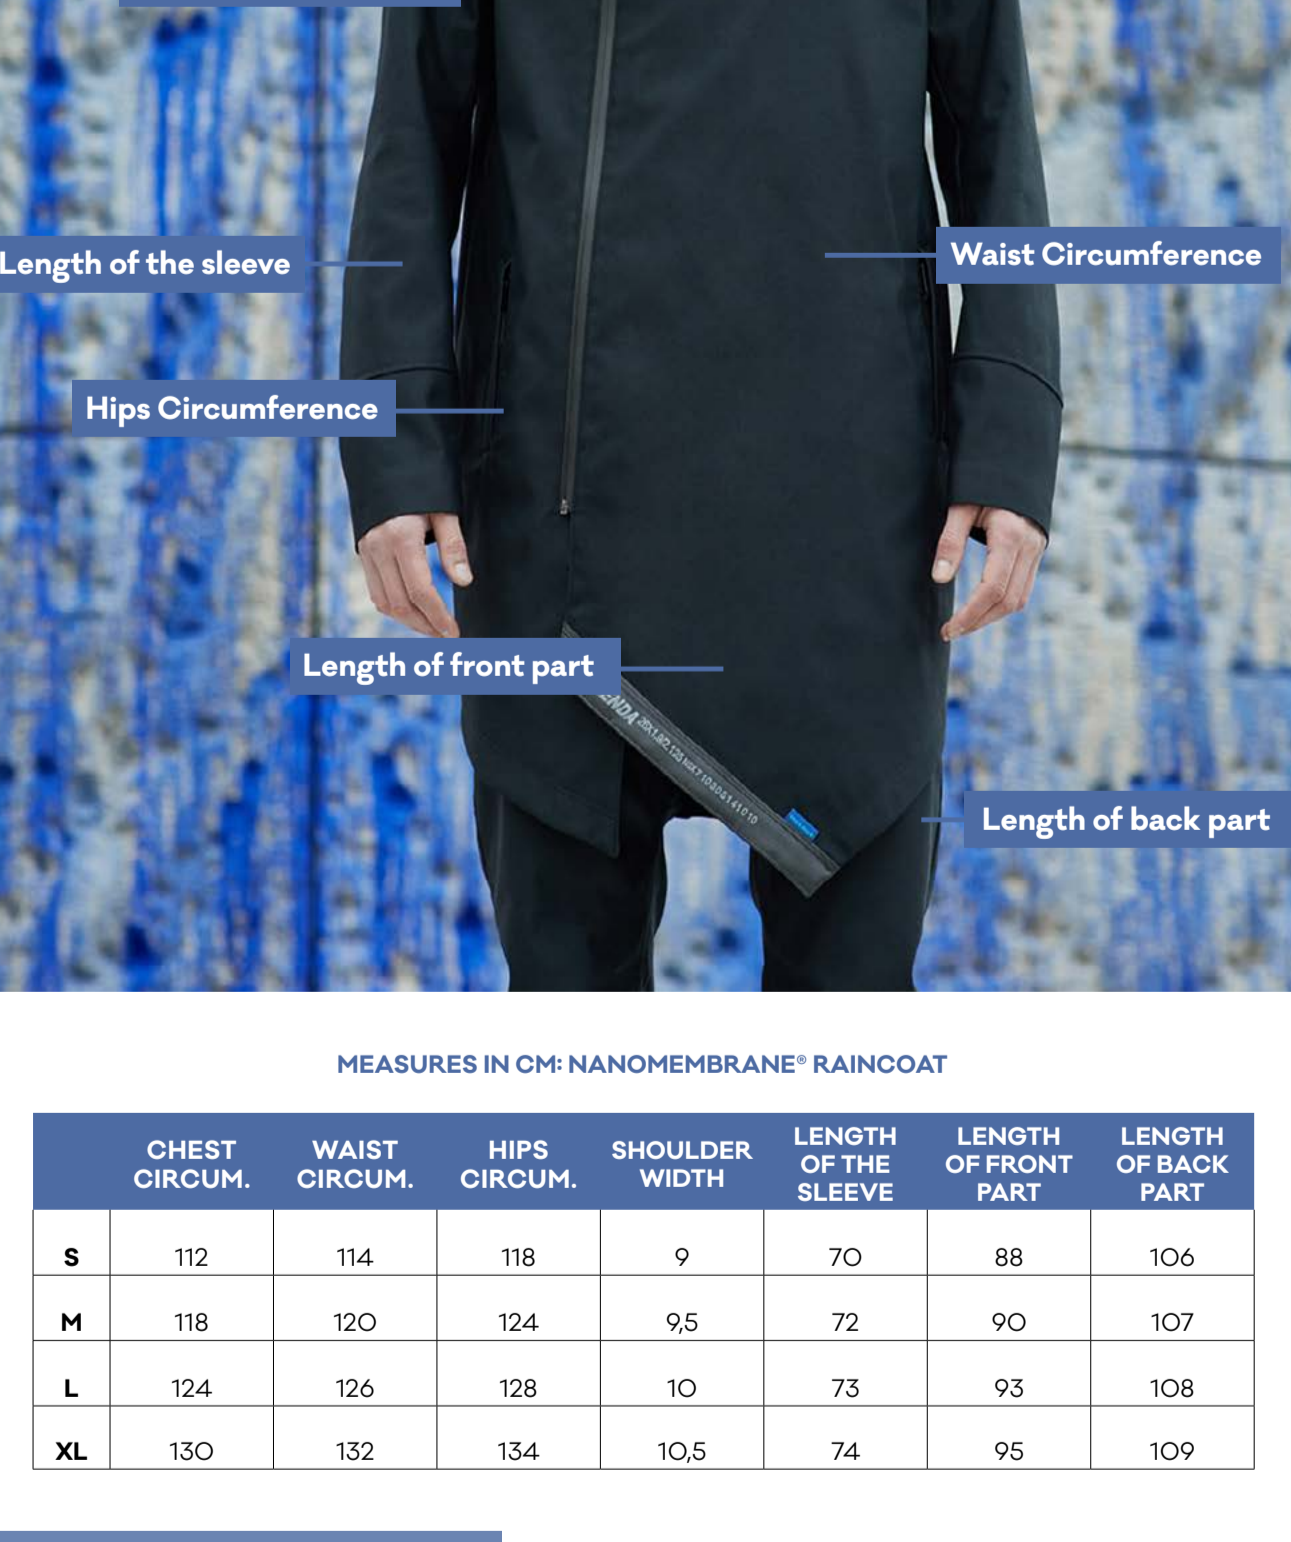

Measures: Black Raincoat - winter

MEASURES IN CM: BLACK RAINCOAT - WINTER

	CHEST CIRCUM.	WAIST CIRCUM.	HIPS CIRCUM.	SHOULDER WIDTH	LENGTH OF THE SLEEVE	LENGTH OF FRONT PART	LENGTH OF BACK PART
S	112	114	118	9	70	88	106
M	118	120	124	9,5	72	90	107
L	124	126	128	10	73	93	108
XL	130	132	134	10,5	74	95	109